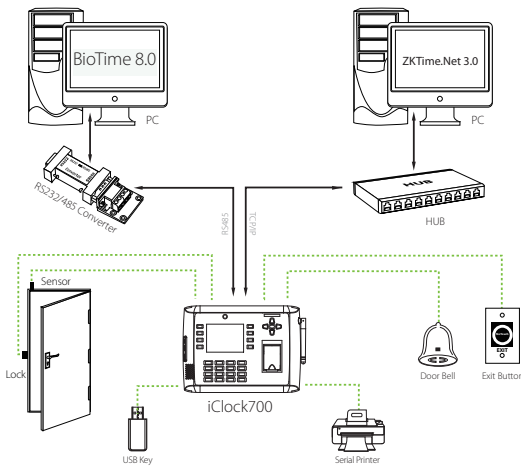

iClock700

Fingerprint Time & Attendance and Access Control Terminal

iClock700 is a 3.5-inch TFT screen Time & Attendance and Access Control Terminal. With the new user-friendly firmware, iClock700 is equipped with features like stunning GUI, more stability, faster matching speed and better expandability.

iClock700 is compatible with various types of USB flash disks, ADMS and former SDK. Moreover, RS232/485, TCP/IP, and USB client ensures a smooth data transmission between device and PC. It also has Wi-Fi and 3G/4G connectivity and access control connectivity with Wiegand out and in, electric lock, door sensor, exit button, alarm and door bell.

Access Control Interface

- For Wiegand in and out, door lock connection, alarm and bell.

Specifications

Fingerprint Capacity	8,000
Card Capacity	10,000 (Optional)
Record Capacity	200,000
Display	3.5-inch TFT Screen
Communication	RS232 / 485, TCP/IP, USB-host / client
Standard Functions	Workcode, SMS, DST, Webserver, Schedule Bell, 9-digit User ID, Self-Service Query, Automatic Status Switch, Photo ID, T9 Input, Anti-passback, Camera, Built-in Battery
Access Control Interface	3rd Party Electric Lock, Door Sensor, Exit Button, Alarm, Door Bell
Wiegand Sigal	Input & Output
Optional Functions	ID / IC Card / HID, External Printer, ADMS, Wi-Fi, 3G/4G, Multiple Verify Modes
Software	ZKTime.Net 3.0 / ZKBio Time
Power Supply	DC 12V 3A
Verification Speed	≤ 1 Sec.
Operating Temp.	0°C - 45°C
Operating Humidity	20% - 80%
Dimensions (W*H*D)	225.2 * 166.0 * 46.3 (mm)
Gross Weight	1.94 kg

Configuration

What's in the Box