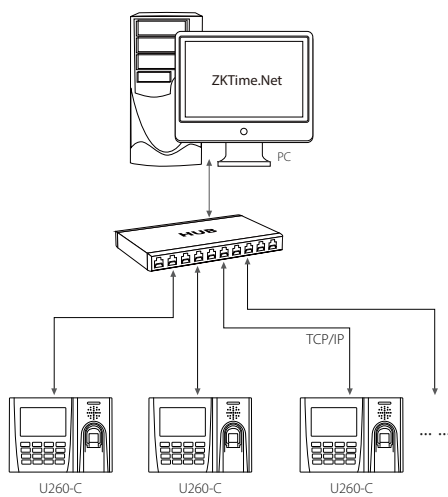

Specifications

Fingerprint Capacity	3000
Card Capacity	10,000 (Optional)
Record Capacity	100,000
Display	3-inch Screen
Communication	RS232, TCP/IP, USB Host/Client (Optional)
Standard Functions	Work code, SMS, DST, Webserver, Scheduled-bell, Self-Service Query, Automatic Status Switch, T9 Input
Optional Functions	ID/Mifare/HID, External Printer and Bell, ADMS, Photo ID, USB-client,
Software	ZKTime. Net, BioTime 8.0
Power Supply	DC 5V 2A
Verification Speed	≤0.5 Sec.
Operating Temp.	0 °C- 45 °C
Operating Humidity	20%-80%
Dimension	192.3 × 138.8 × 42.7mm (Length × Width × Thickness)
Net Weight	1.10 kg

Configuration

What's in the Box

ZKTeco Inc.

ZK Mansion, Wuhe Rd, Gangtuo, Bantian, Buji Town,
Longgang District, Shenzhen China 518129
Tel: 86-755-8960 2345/46/47/48
E-mail: sales@zkteco.com
www.zkteco.com

Global Offices:

USA: +1 732-412-6007
EU: +34 916532891
Brazil: +55 31 2515-8326
Thailand: +66-027199154
Mexico: +52-55-52928418

South Africa: +27 12 259 1047
Egypt: +201110444134
Dubai: +971 4 6091 310
India: +91 8123536788
Indonesia: +62 21 2921 8949

Vietnam : +84-0169-5813007
Philippines: +63 9084118832
Russia: +8 915 178-46-81